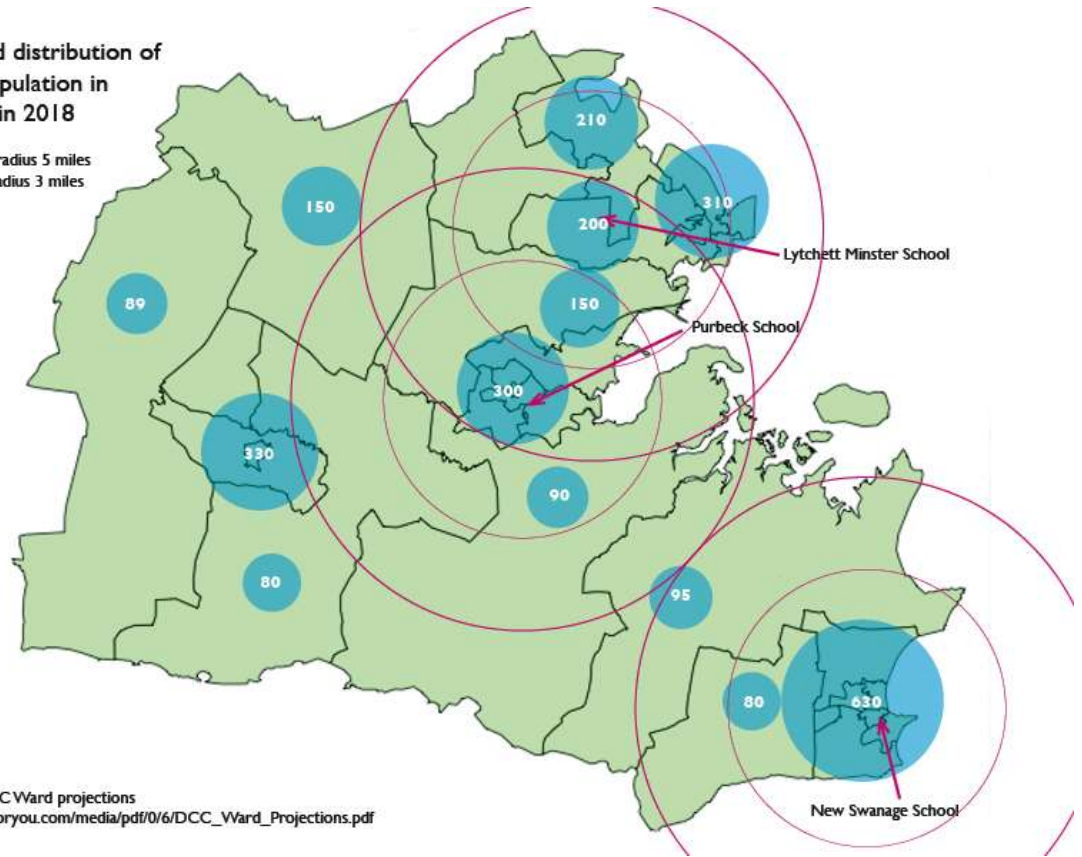

FORECAST DISTRIBUTION OF 11-16 POPULATION IN PURBECK IN 2018

Projected distribution of 11-16 population in Purbeck in 2018

Outer circle radius 5 miles
Inner circle radius 3 miles

Based on DCC Ward projections
www.dorsetforyou.com/media/pdf/0/6/DCC_Ward_Projections.pdf